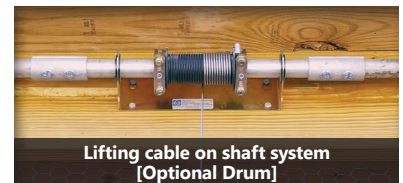

Transmission shaft system